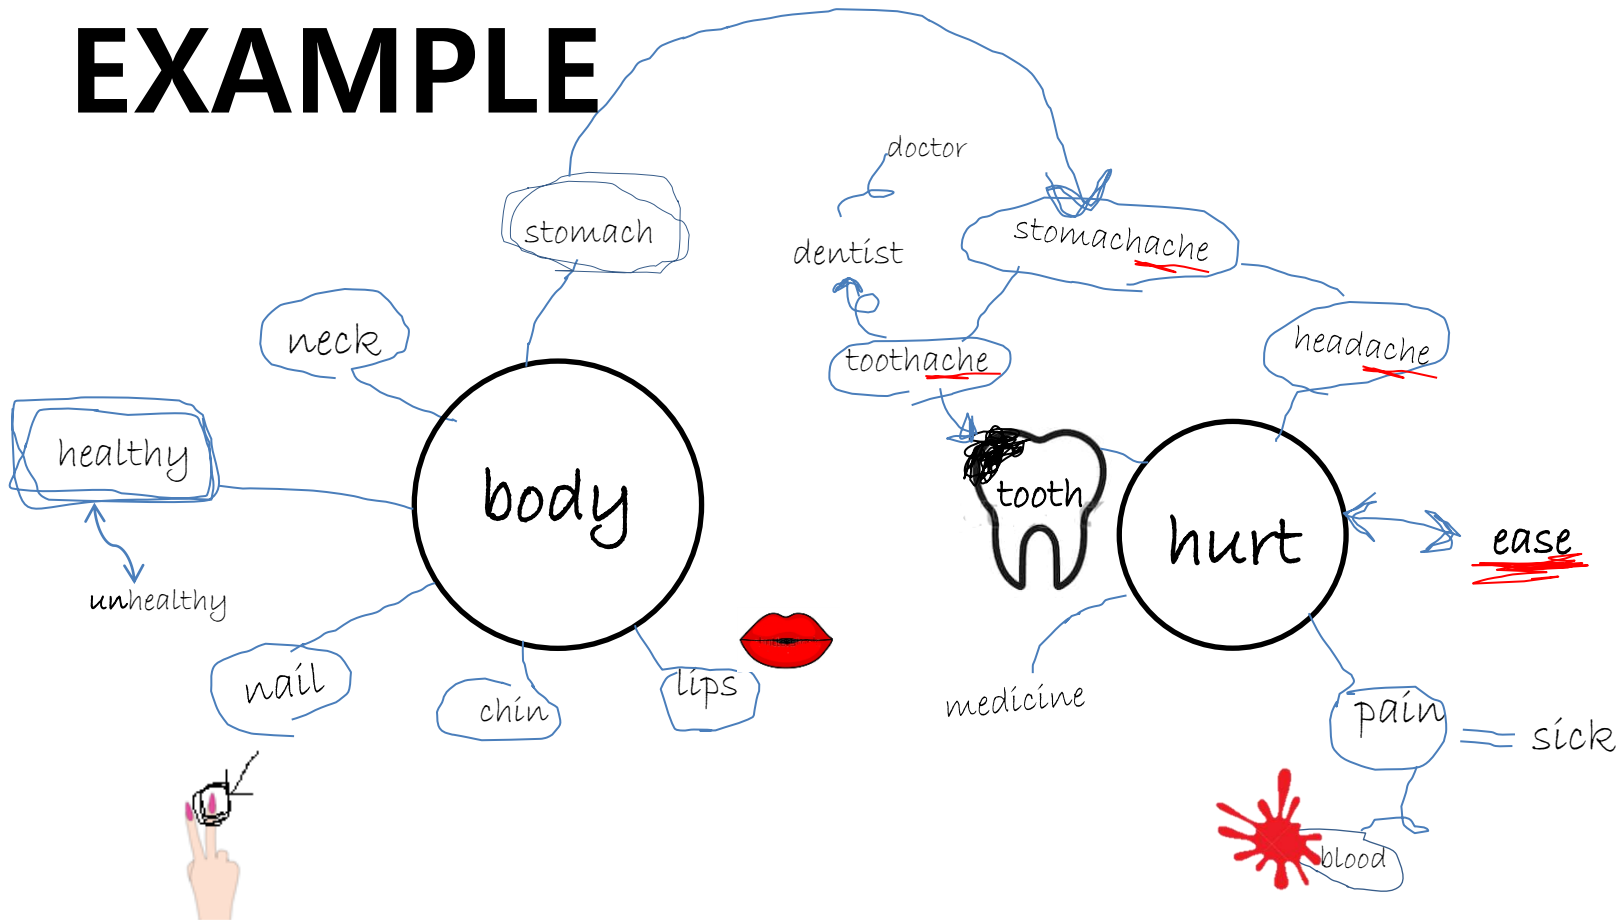

MIND MAPPING

Name: Flora Ko

UNIT: BODY & HEALTH

EXAMPLE