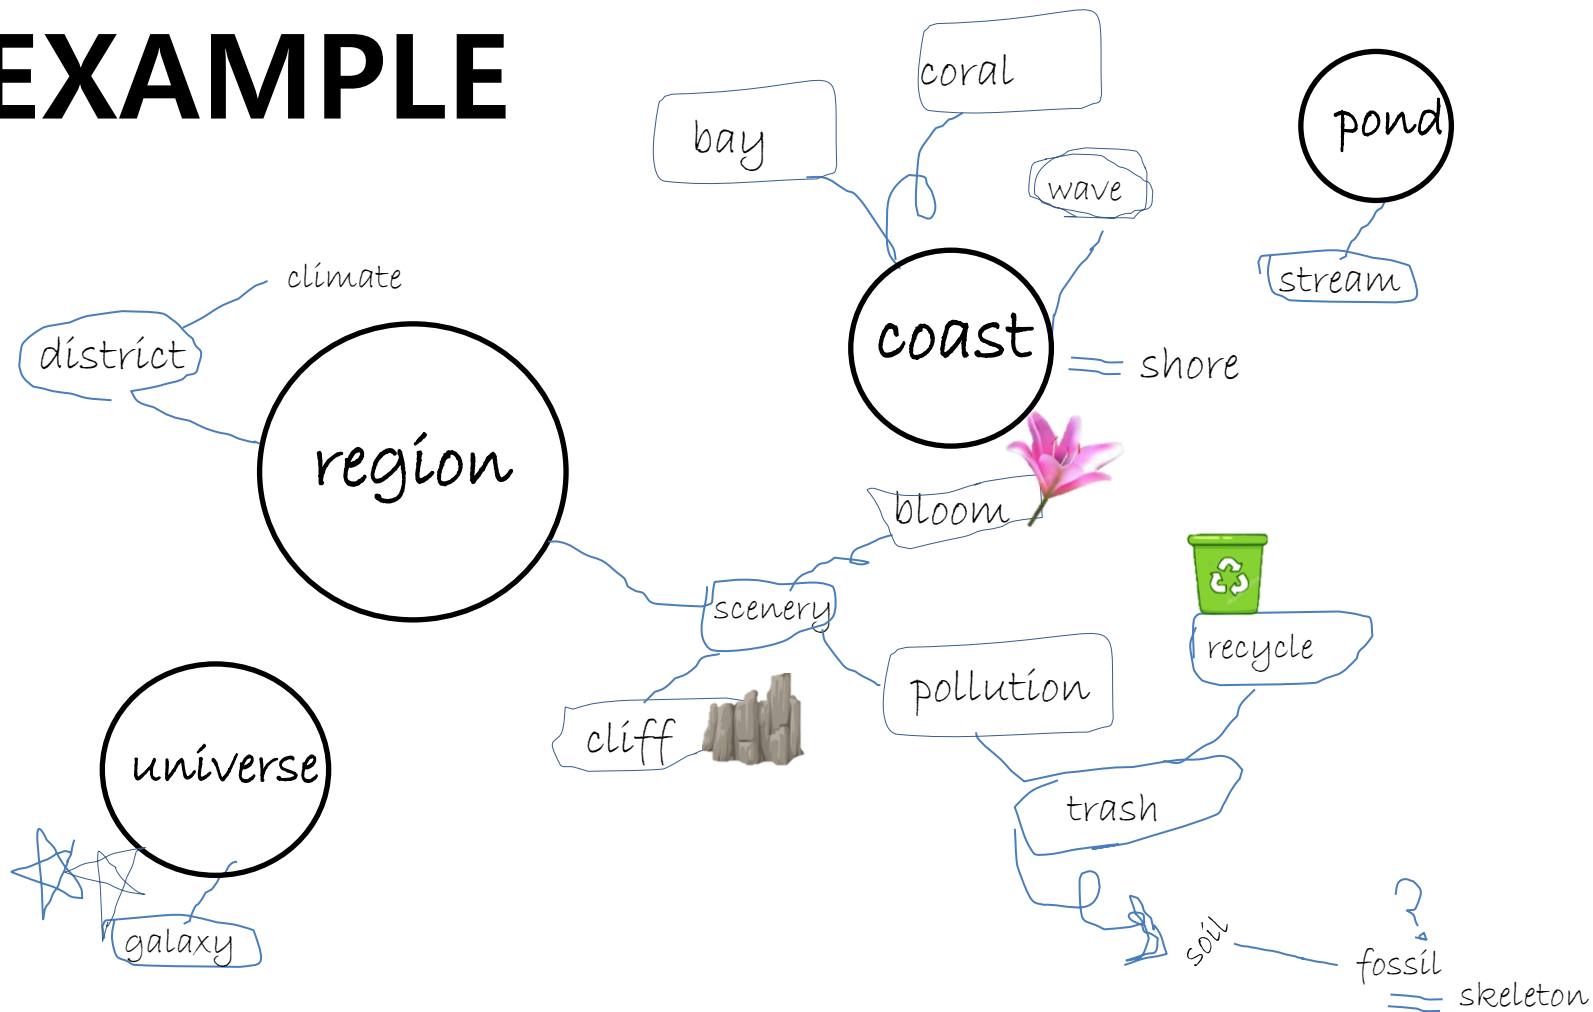

MIND MAPPING

Name: Flora Ko

UNIT: NATURE

EXAMPLE

MIND MAPPING

Name:

UNIT:

A large, empty white rectangular area with rounded corners and a green border, intended for drawing a mind map.

MIND MAPPING

Name:

UNIT:

A large, empty white rectangular area with rounded corners and a green border, intended for drawing a mind map.

MIND MAPPING

Name:

UNIT:

A large, empty white rectangular area with rounded corners and a green border, intended for drawing a mind map.